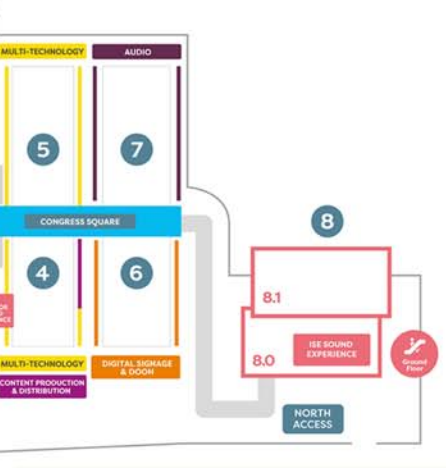

MAPA DE MARCAS

amina

IN ADMIRATION OF MUSIC

CORNERE AUDIO

Congress Square